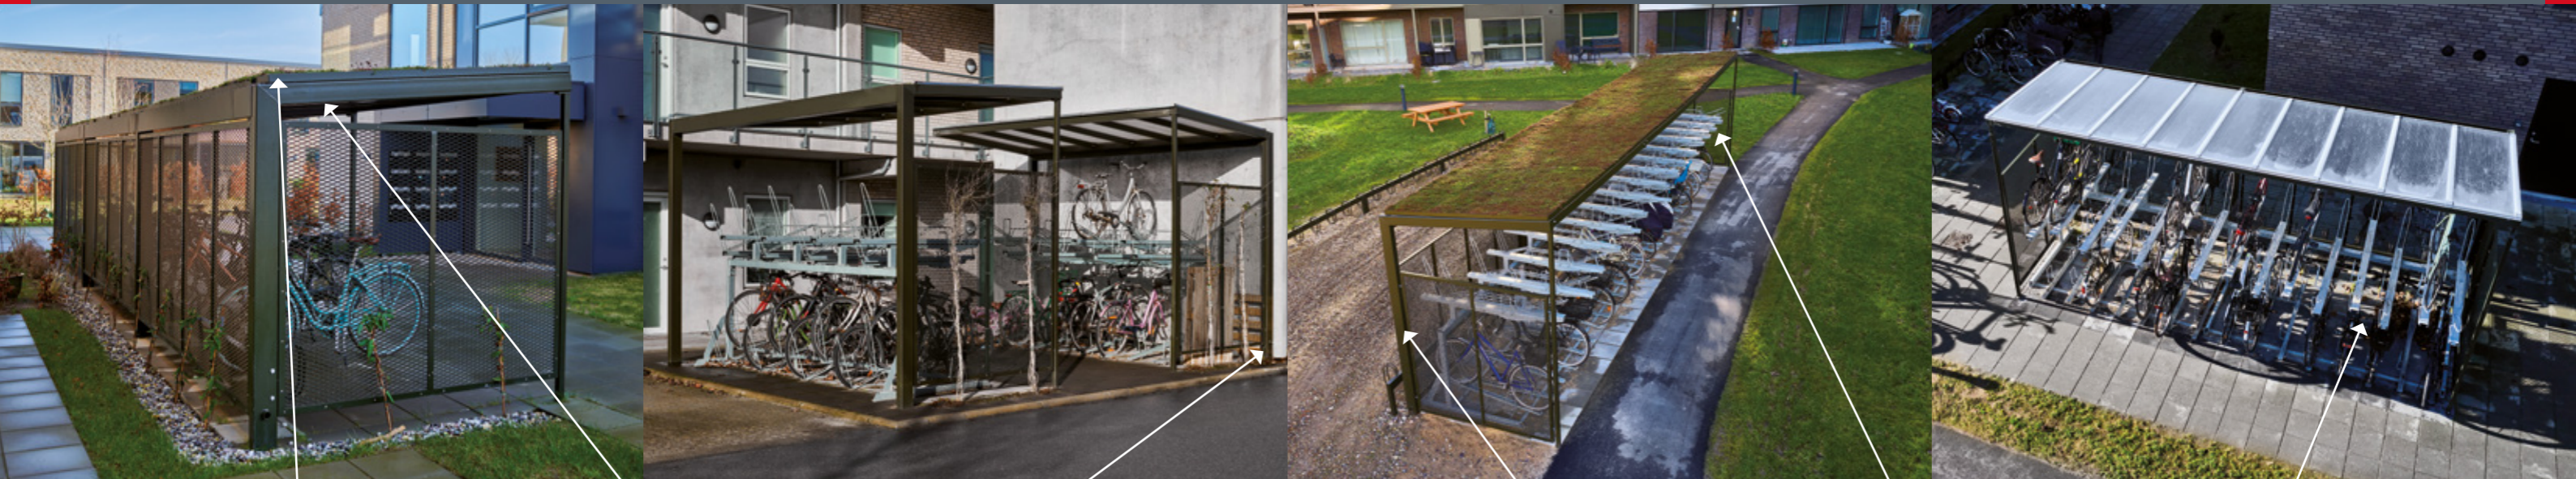

The design language focuses on clean lines and an understated lightness so that the construction appears harmonious and calm. The design makes parking your bike a pleasure and the construction supports the function.

The cover is a light and stylish Y-shaped construction in

steel. Furthermore, can the construction be adapted to the individual project. The covers come in both a double-sided and a single-sided edition. Both can be wall mounted or freestanding. They can both be fitted with bike stand in either one or two levels.

SUSTAINABLE CHOICE

Sedum roof is a sustainable choice in several ways.

The production leaves only a small CO2 footprint and the planting increases biodiversity. In addition, the plants retain water so much that drainage can be reduced by up to 50%.

INTERNAL DRAINAGE SYSTEM

One of the pillar posts hides an integrated drainage system. The solution is intended for drainage running out from under the pillar post with concealed connection to the area's drainage system. As for the roof, the centered gutter has a convenient width designed for manual cleaning.