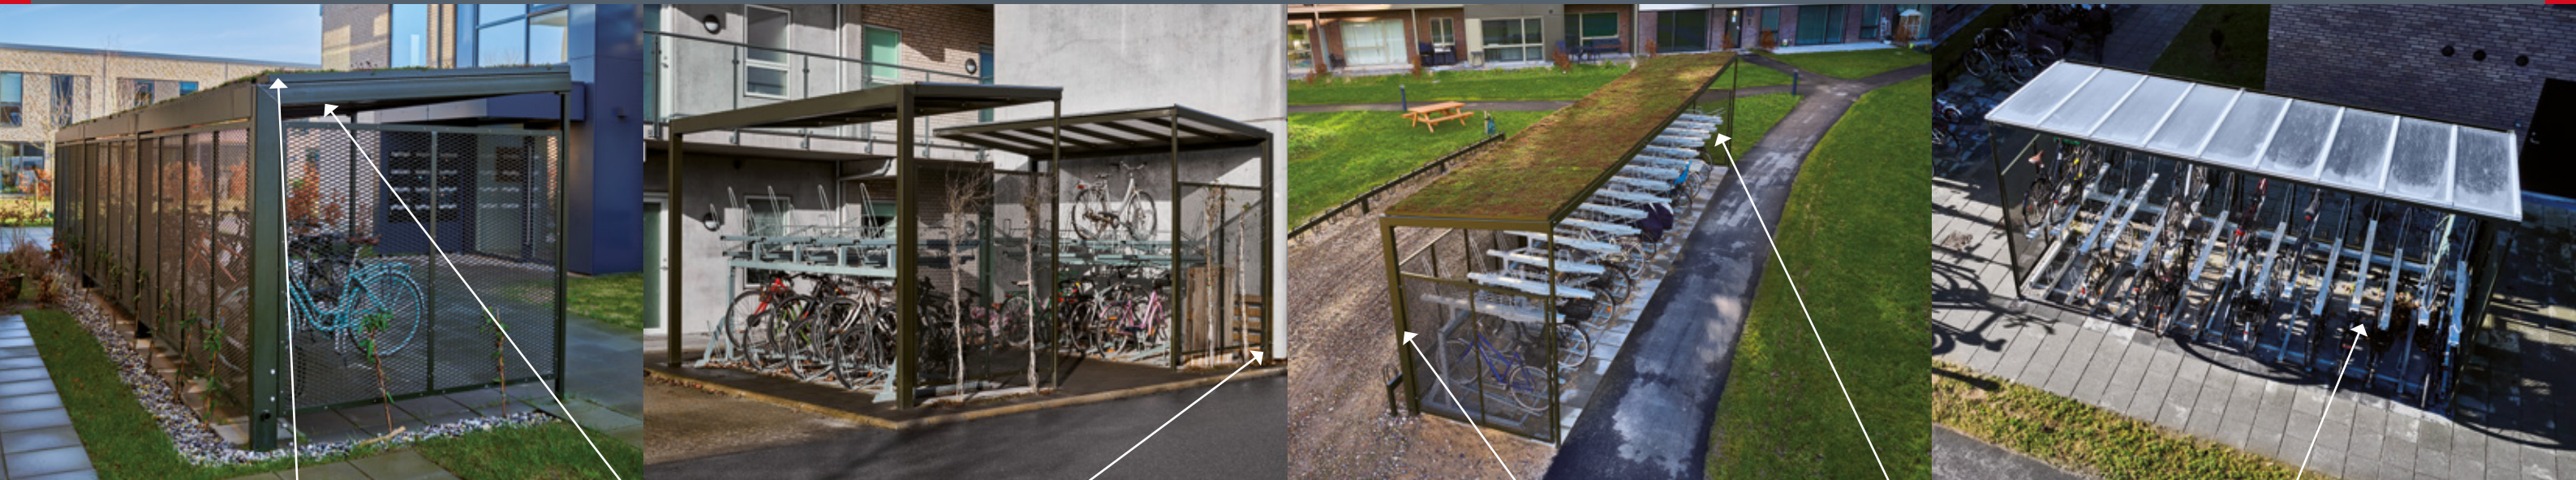

The design language focuses on clean lines and an understated lightness so that the construction appears harmonious and calm. The design makes parking your bike a pleasure and the construction supports the function.

The cover is a light and stylish Y-shaped construction in

steel. Furthermore, can the construction be adapted to the individual project. The covers come in both a double-sided and a single-sided edition. Both can be wall mounted or freestanding. They can both be fitted with bike stand in either one or two levels.

SUSTAINABLE CHOICE

Sedum roof is a sustainable choice in several ways.

The production leaves only a small CO2 footprint and the planting increases biodiversity. In addition, the plants retain water so much that drainage can be reduced by up to 50%.

INTERNAL DRAINAGE SYSTEM

One of the pillar posts hides an integrated drainage system. The solution is intended for drainage running out from under the pillar post with concealed connection to the area's drainage system. As for the roof, the centered gutter has a convenient width designed for manual cleaning.